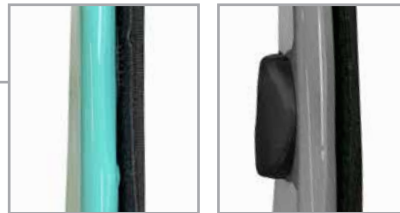

DONJOY
DEFIANCE[®] PRO

We took the best custom knee brace in the world and made it better. Introducing Defiance PRO. Lower profile, lighter weight, and a more intimate, comfortable fit.

enovis[™]

Defiance[®] PRO

Sleek frame feels lighter and creates a more comfortable fit
Fits under clothing and uniforms more easily

20% Lower profile
D-rings

1/2" vs. 5/8"
Internally mounted for a sleek design

Internally mounted vs. externally mounted swiveling straps

Keeps the brace in place better, so we removed the anti-migration band around the upper calf

Defiance Classic

DONJOY[®] DEFIANCE[®] PRO

New C-6 liners

Moisture-wicking anti-microbial
and soft to the skin

New condyle pads

Silicone condyle pad –
soft silicone hex shape acts as suction
to the knee for a comfortable fit that
helps keep the brace in place

Memory foam condyle pad –
memory foam combination with EVA
creates even pressure around the
knee for a comfortable feel