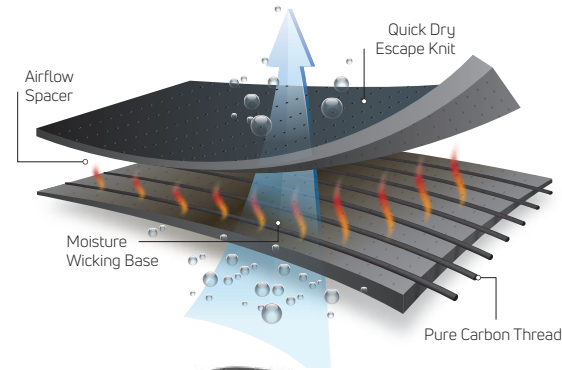

Sleek frame feels lighter and creates a more comfortable fit
Fits under clothing and uniforms more easily

20% Lower profile
D-rings

1/2" vs. 5/8"
Internally mounted for a sleek design

Internally mounted vs. externally mounted swiveling straps

Keeps the brace in place better, so we removed the anti-migration band around the upper calf

Defiance Classic

DONJOY[®] DEFIANCE[®] PRO

New C-6 liners

Moisture-wicking anti-microbial
and soft to the skin

New condyle pads

Silicone condyle pad –
soft silicone hex shape acts as suction
to the knee for a comfortable fit that
helps keep the brace in place

Memory foam condyle pad –
memory foam combination with EVA
creates even pressure around the
knee for a comfortable feel